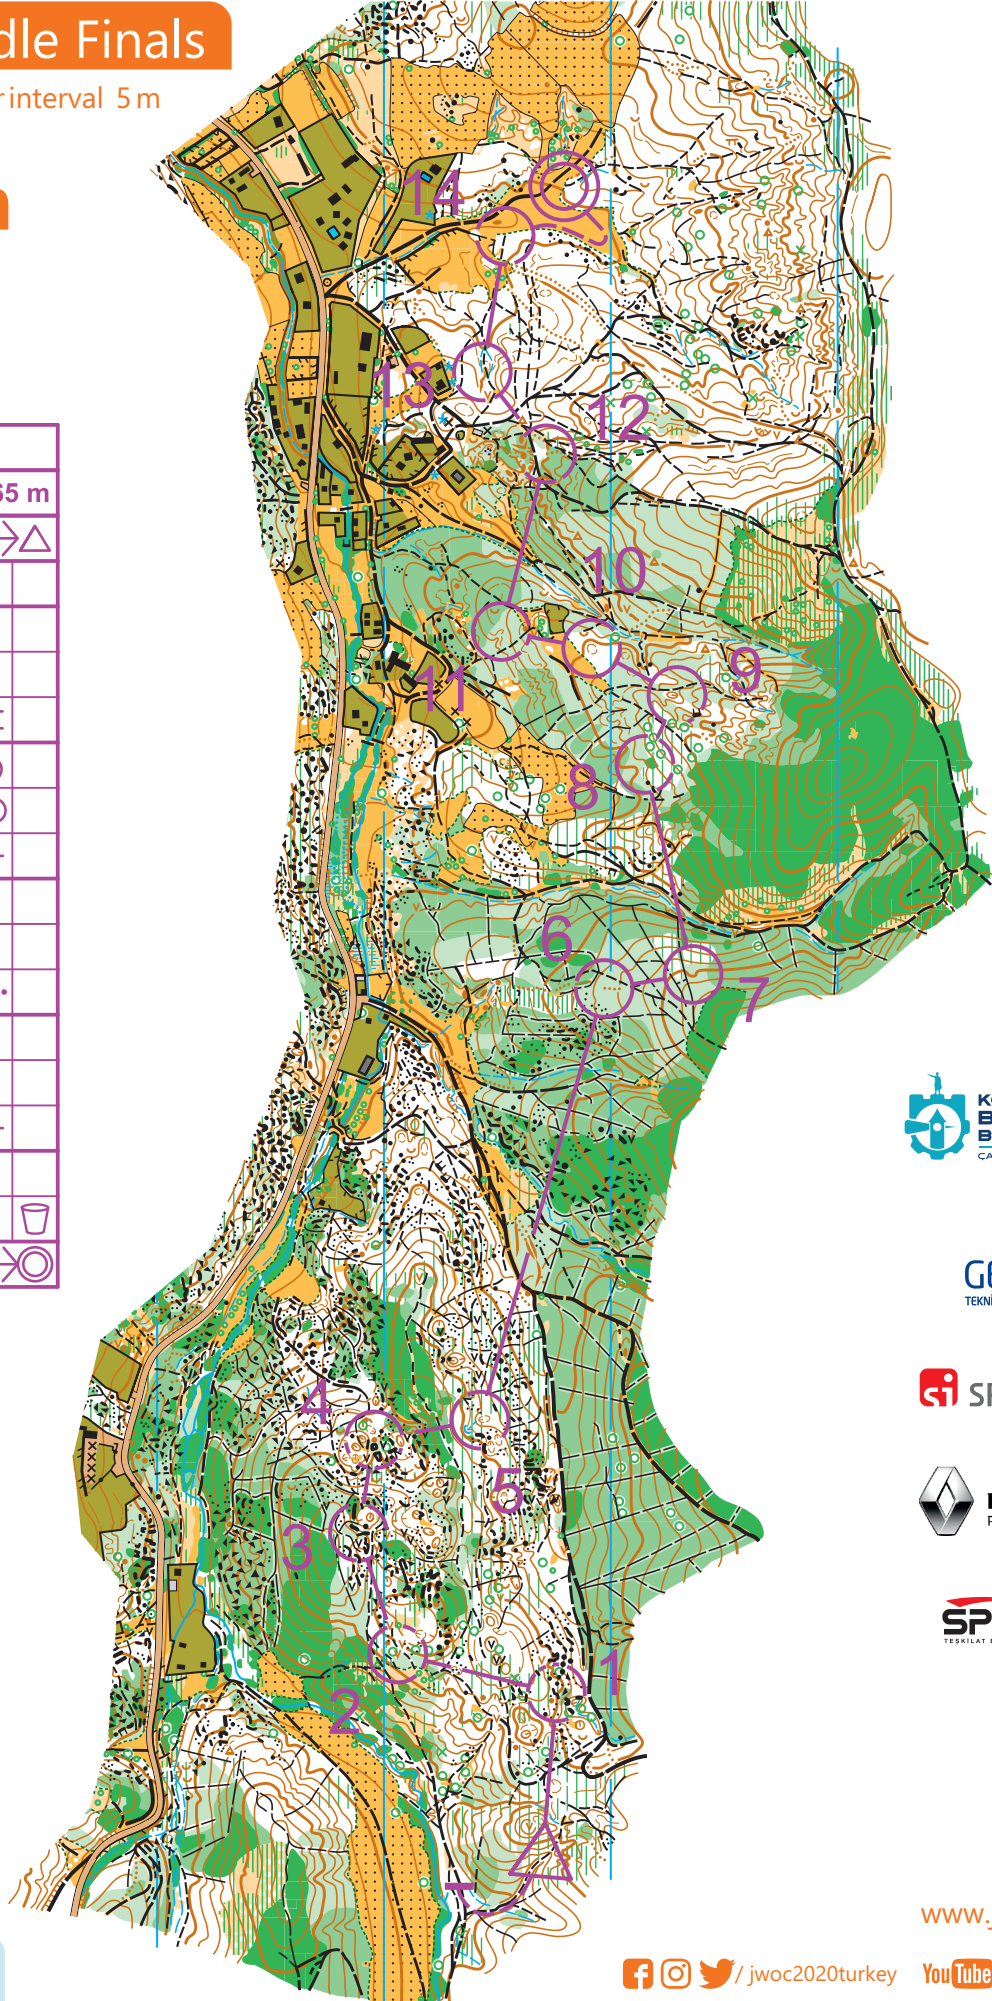

Mudarli Middle Finals

Scale 1:10000 Contour interval 5 m

Women B

| JWOC Middle Finals | | | | |
|--------------------|--------|-------|-----|-----|
| Women B | 3,2 km | 165 m | | |
| --- 160 m --->△ | | | | |
| ▷ | | ↘ | < | |
| 1 | 58 | ▬ | | └ |
| 2 | 41 | ↙ | ∇ | |
| 3 | 37 | ↖ | ▬ | 4 2 |
| 4 | 32 | ● | ▲ | 1 |
| 5 | 36 | ⊖ | | ○ |
| 6 | 53 | → | ▬ | └ |
| 7 | 31 | ∩ | ⋯ | |
| 8 | 51 | ∩ | | └ |
| 9 | 54 | ⊖ | 3*3 | ○ |
| 10 | 52 | ○ | | └ |
| 11 | 49 | ∩ | | └ |
| 12 | 48 | ↘ | ▬ | └ |
| 13 | 62 | ← | ▬ | └ |
| 14 | 50 | ↘ | | └ |
| ○ --- 230 m --->⊙ | | | | |

Mappers
Georgi Hadzhimitiev
Petar Doganov (2018)

Update
Georgi Hadzhimitiev (2020)
Abdülkadir Köseoğlu
Yüksel Kösem (2021)

Course planner
Huzeyfe Sığircı

Use only if SPORident fails!

www.jwoc2020.org

[f](https://www.facebook.com/jwoc2021turkey) [i](https://www.instagram.com/jwoc2021turkey) [t](https://www.youtube.com/jwoc2021turkey) /jwoc2021turkey [YouTube](https://www.youtube.com/jwoc2021turkey) /jwoc2021turkey